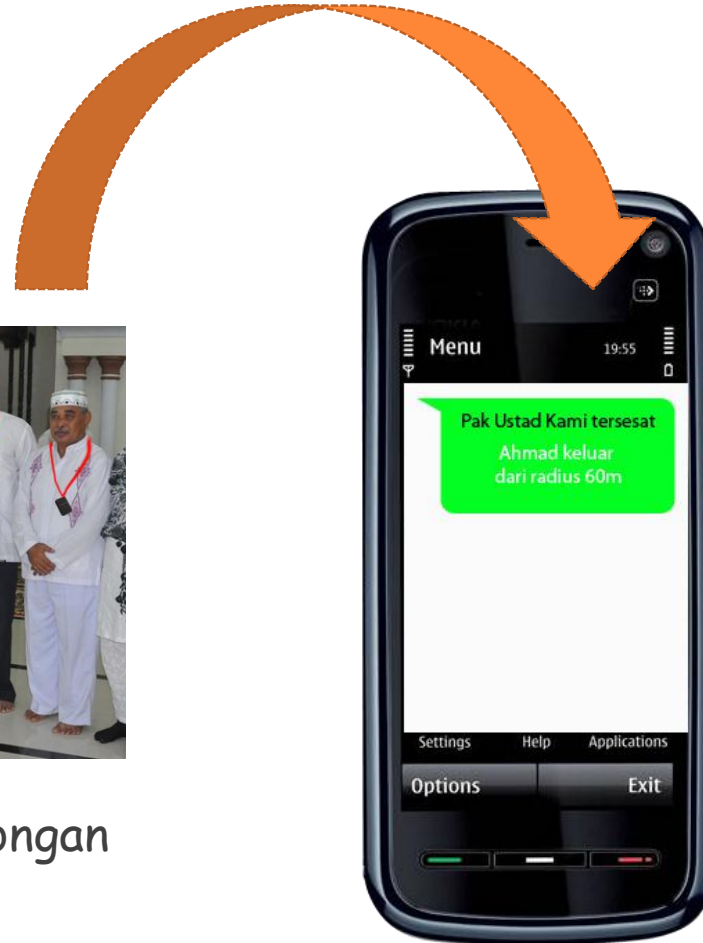

## FUNGSI TOMBOL & LED

# CONTOH TAMPILAN DI WEB PLATFORM

The screenshot displays a web browser interface for a tracking system. The browser address bar shows '27.111.32.9/view#'. The page header includes navigation links: 'Live Track', 'Play History', 'Operate Centre', 'Manage', 'Report Centre', 'Management Centre', 'Help Center', and 'Log Out'. A 'Welcome to inditracking' message is visible in the top right corner.